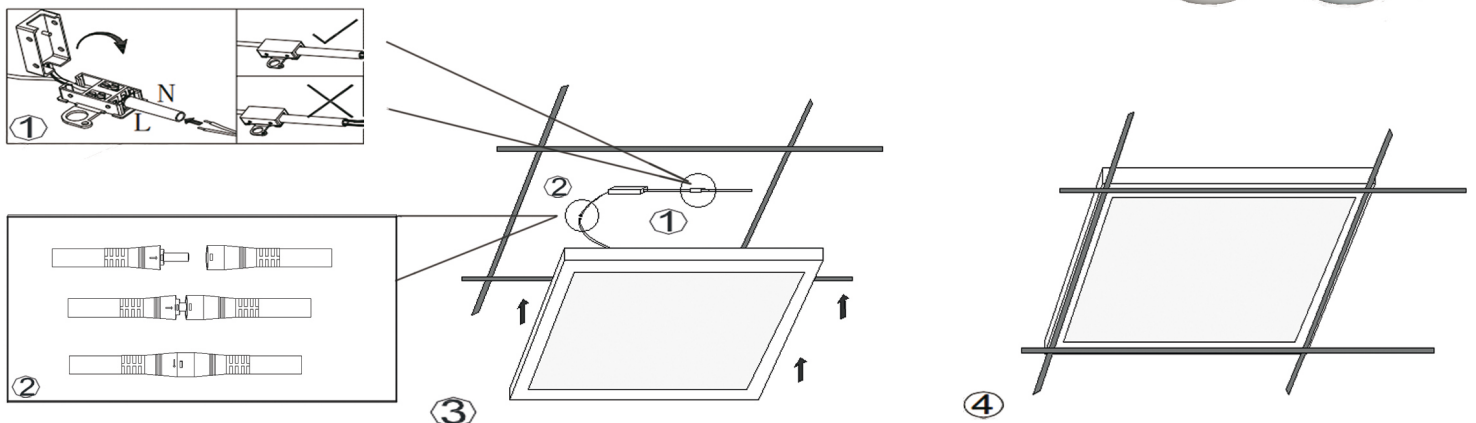

Version 2

<p>Press 3 times within 3 seconds</p>	<p>ON OFF</p>	<p>3000k~6500k</p>	<p>Saturation Control</p>	<p>Flicker Speed+ Flicker Speed-</p>
<p>R/G/B</p>	<p>LM + LM -</p>	<p>Zone ON Zone OFF</p>	<p>9 different Mode Functions</p>	<p>Mode</p>