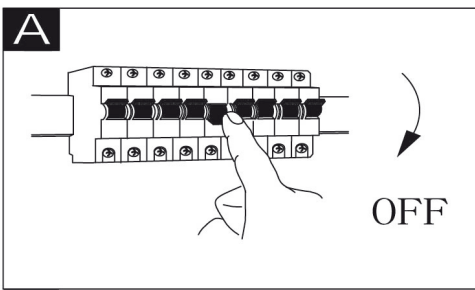

GLOBO

LIGHTING

www.globo-lighting.com

41604D2RGB

41604D3RGB

41604D5RGB

41604D6RGB