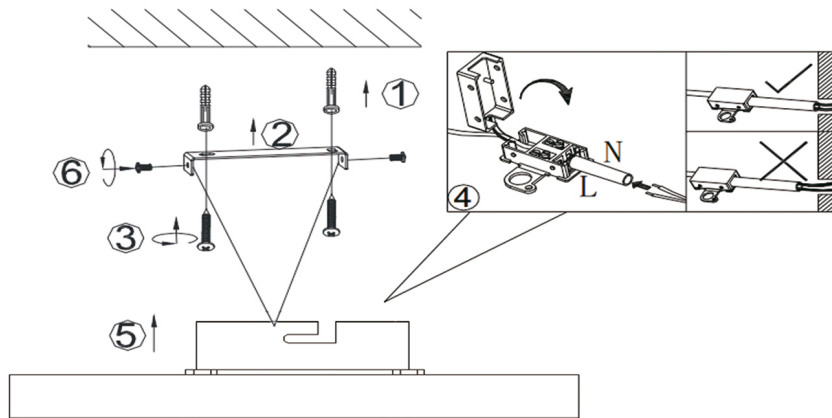

Version 2

<p>Press 3 times within 3 seconds</p>	<p>ON OFF</p>	<p>3000k~6500k</p>	<p>Saturation Control</p>	<p>Flicker Speed+ Flicker Speed-</p>
<p>R/G/B</p>	<p>LM + LM -</p>	<p>Zone ON Zone OFF</p>	<p>9 different Mode Functions</p>	<p>Mode</p>